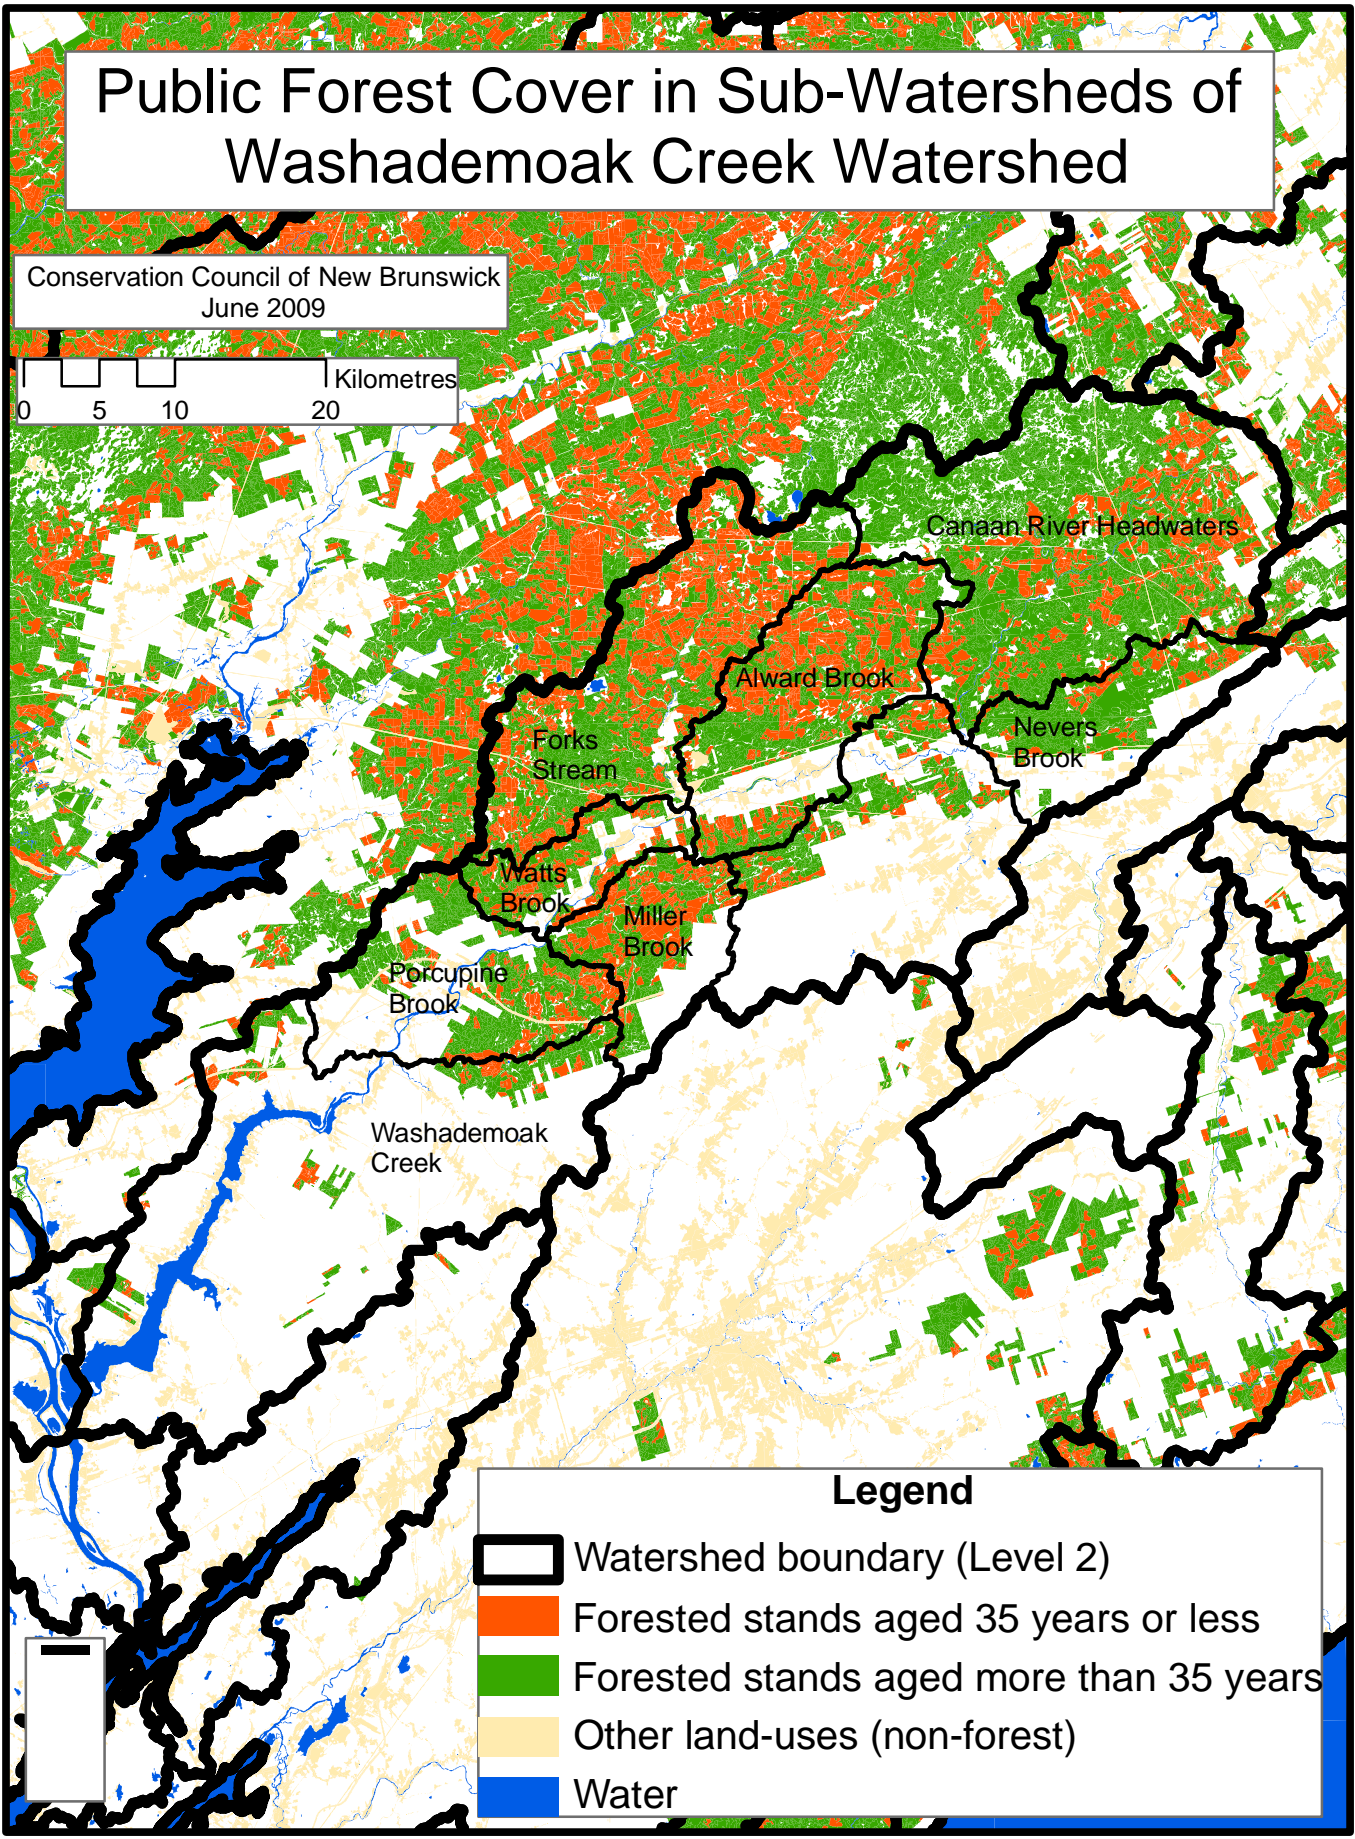

Public Forest Cover in Sub-Watersheds of Washademoak Creek Watershed

Conservation Council of New Brunswick
June 2009

0 5 10 20 Kilometres

Legend

- Watershed boundary (Level 2)
- Forested stands aged 35 years or less
- Forested stands aged more than 35 years
- Other land-uses (non-forest)
- Water