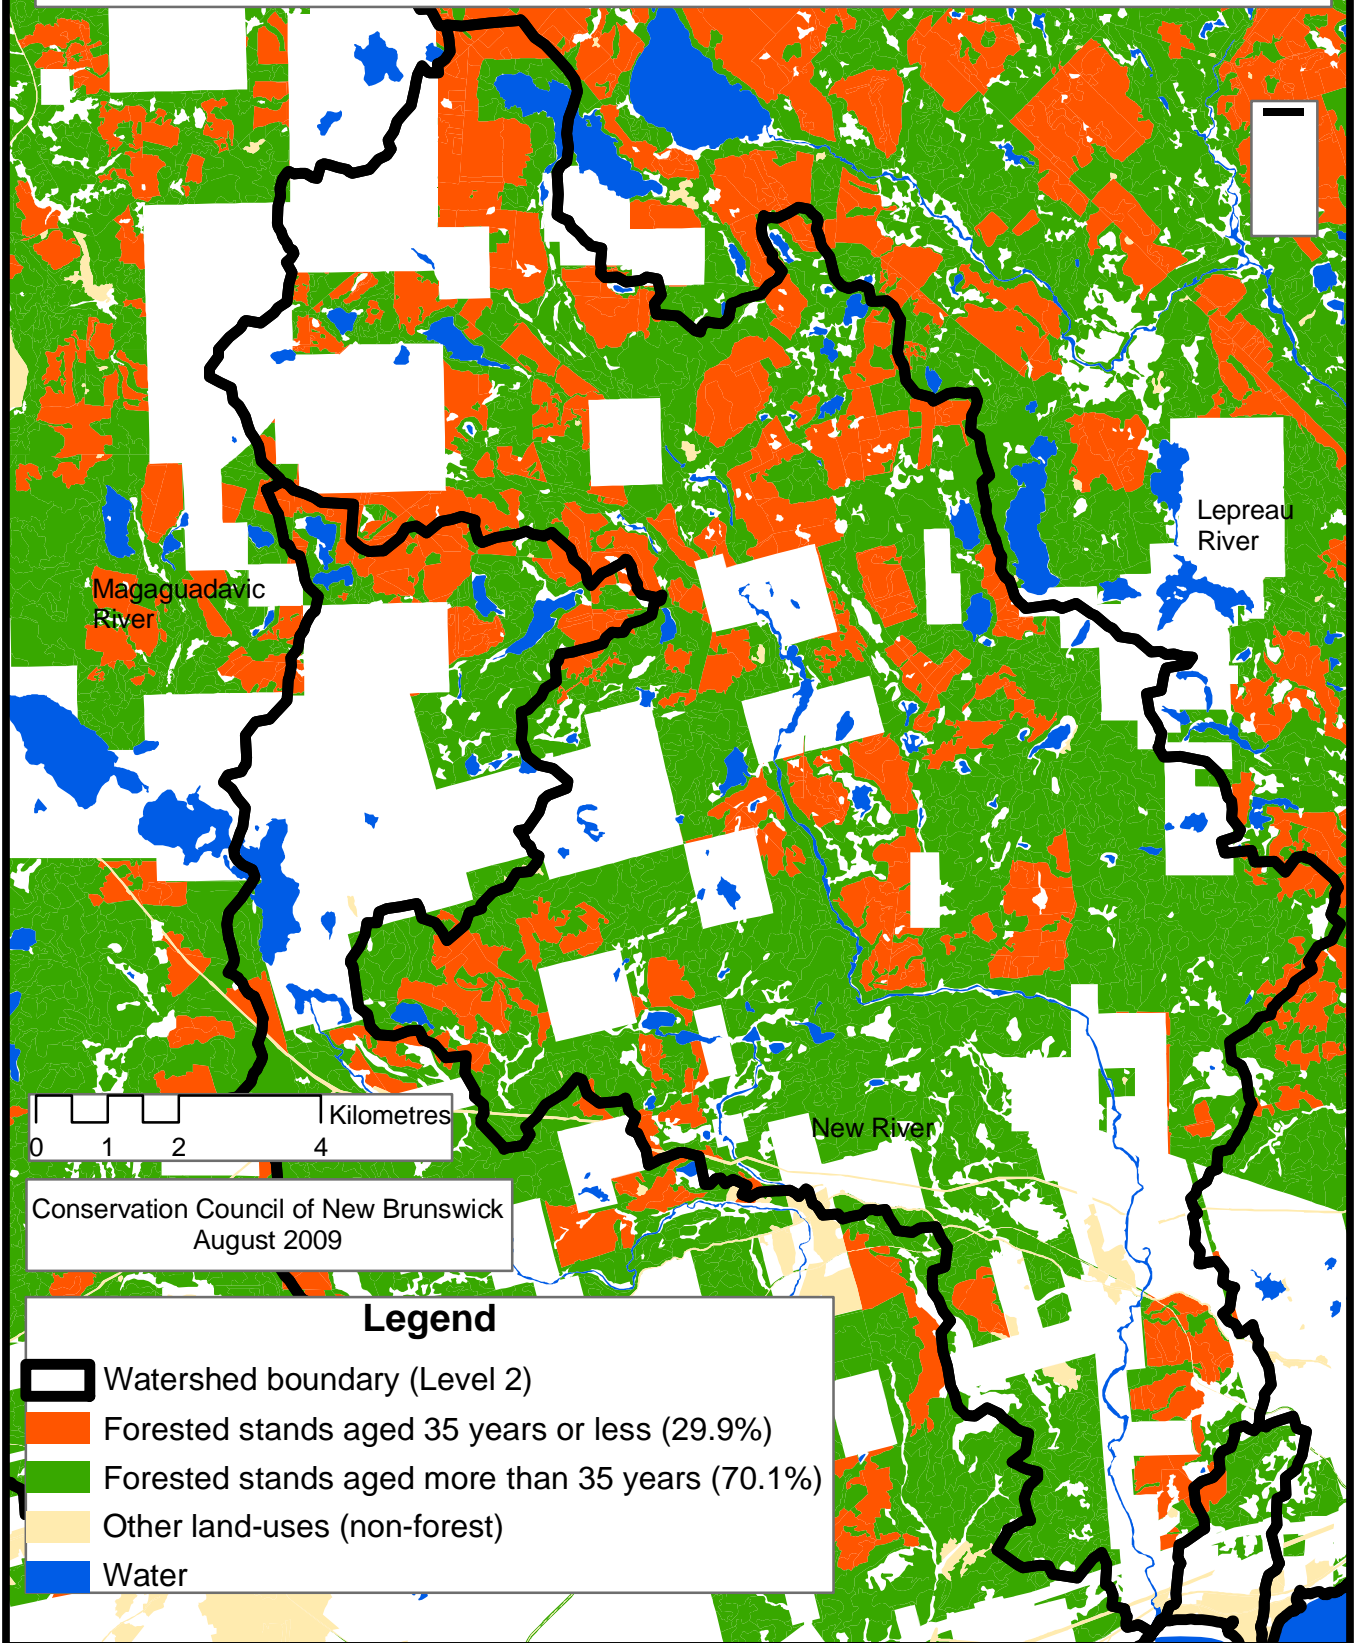

Public Forest Cover in the New River Watershed

0 1 2 4 Kilometres

Conservation Council of New Brunswick
August 2009

Legend

- Watershed boundary (Level 2)
- Forested stands aged 35 years or less (29.9%)
- Forested stands aged more than 35 years (70.1%)
- Other land-uses (non-forest)
- Water